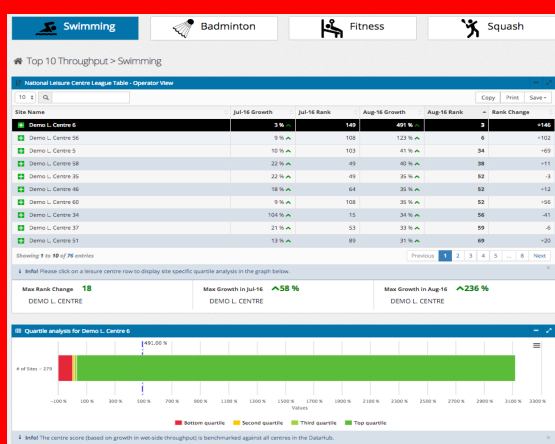

NGB League Tables

INTEGRATE

TARGET

ENHANCE

IMPACT

Understand how well you are delivering specific sports

Track and benchmark participation and NGB programme performance across all of your sites. Understand your ranking against the sector and changes in performance.

Monitor growth and understand how the sector is performing

Using sector based quartile graphs, view your sites position against sector performance, league tables for your own estate in terms of throughput and growth.

FEATURES

Strategic overview:

- Clear sport options allow you to select grouped programmes and see your sites position against the sector in terms of throughput and percentage growth over the previous 2 months.
- Transparency shows your ranking in terms of other sites in the DataHub only allowing you to see the rank and not the competing site details.

Performance highlights:

- The sites with the largest rank change as well as the sites with the highest growth each month are identified.
- Each site is ranked on a sector benchmarked quartile graph to indicate its sector performance.