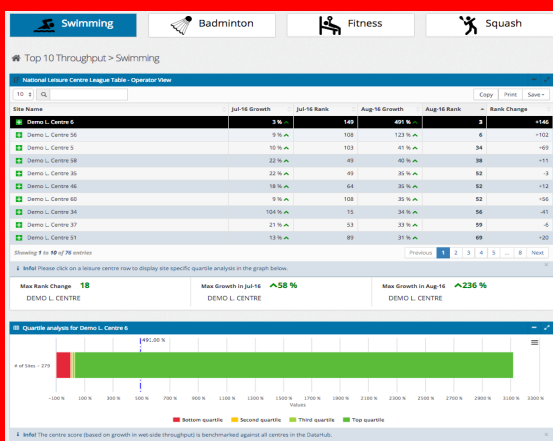

# NGB League Tables

INTEGRATE

TARGET

ENHANCE

IMPACT

## Understand how well you are delivering specific sports

Track and benchmark participation and NGB programme performance across all of your sites. Understand your ranking against the sector and changes in performance.

## Monitor growth and understand how the sector is performing

Using sector based quartile graphs, view your sites position against sector performance, league tables for your own estate in terms of throughput and growth.

### Strategic overview:

- Clear sport options allow you to select grouped programmes and see your sites position against the sector in terms of throughput and percentage growth over the previous 2 months.
- Transparency shows your ranking in terms of other sites in the DataHub only allowing you to see the rank and not the competing site details.